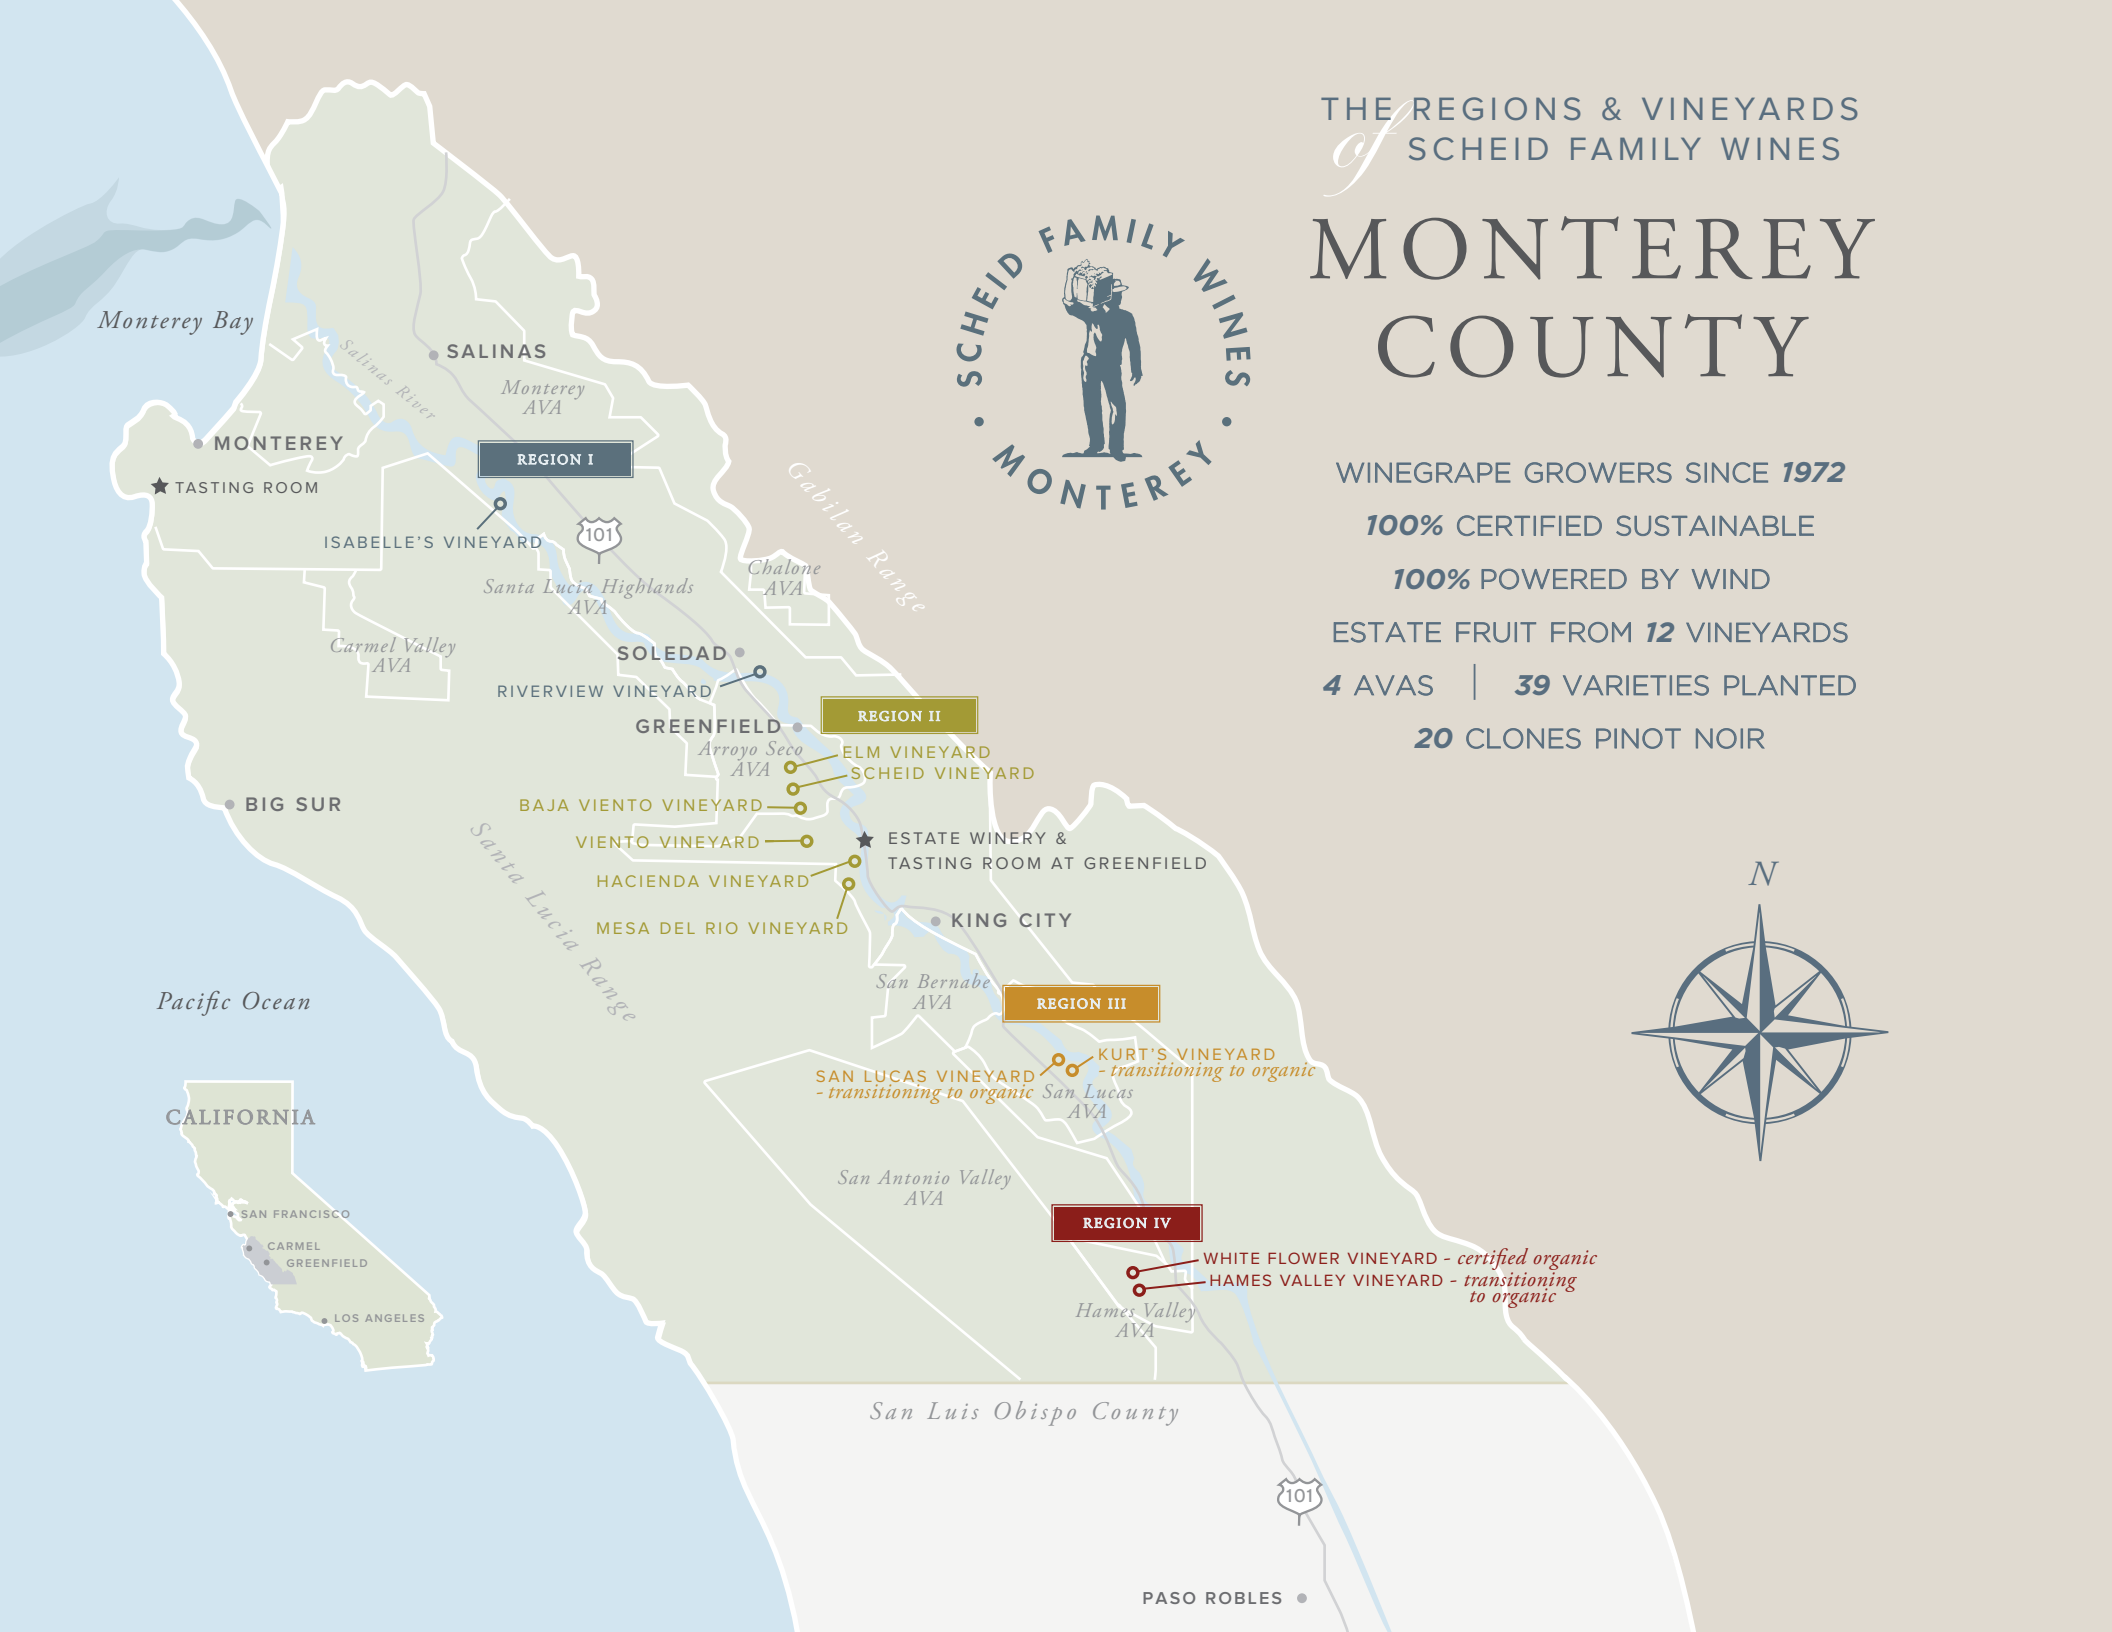

THE REGIONS & VINEYARDS
of SCHEID FAMILY WINES

MONTEREY COUNTY

WINEGRAPE GROWERS SINCE **1972**

100% CERTIFIED SUSTAINABLE

100% POWERED BY WIND

ESTATE FRUIT FROM **12** VINEYARDS

4 AVAS | **39** VARIETIES PLANTED

20 CLONES PINOT NOIR

CALIFORNIA

- SAN FRANCISCO
- CARMEL
- GREENFIELD
- LOS ANGELES

San Luis Obispo County

PASO ROBLES •